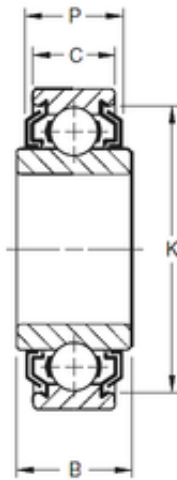

## 30 mm x 62 mm x 24 mm TIMKEN 206KLL Single Row Ball Bearings

Bearing No. 206KLL

Size	30x62x24 mm
Bore Diameter	30 mm
Outer Diameter	62 mm
Width	24 mm
d	30 mm
D	62 mm
B	24 mm
C	16 mm
P	22,99 mm
K	54,4 mm
Weight	0,231 Kg
Basic dynamic load rating (C)	22,2 kN

206KLL Bearing 2D drawings and 3D CAD models