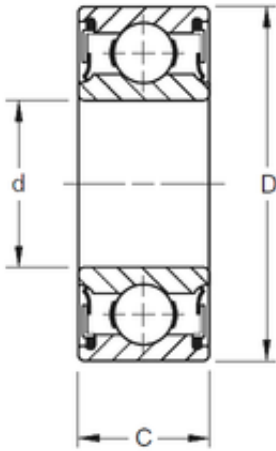

SGL BEARING- EUROPE LTD.

25 mm x 62 mm x 17 mm TIMKEN 305PP Single Row Ball Bearings

Bearing No. 305PP

Size	25x62x17 mm
Bore Diameter	25 mm
Outer Diameter	62 mm
Width	17 mm
d	25 mm
D	62 mm
B	17 mm
C	17 mm
Weight	0,236 Kg
Basic dynamic load rating (C)	26,6 kN

305PP Bearing 2D drawings and 3D CAD models