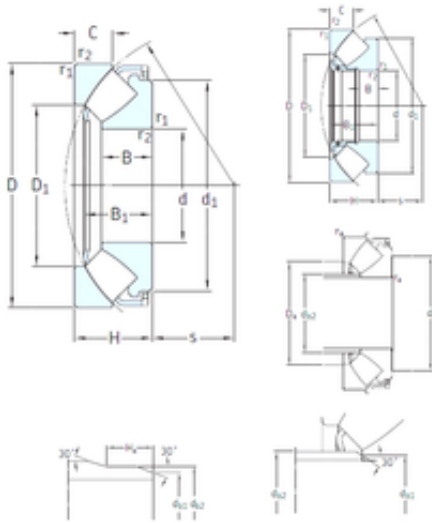

SGL BEARING- EUROPE LTD.

294/850EF Bearing 2D drawings and 3D CAD models

294/850EF Cylindrical Roller Bearings

Bearing No. 294/850EF

Size	850x1440x172 mm
Bore Diameter	850 mm
Outer Diameter	1440 mm
Width	172 mm
d	850 mm
D	1440 mm
C	172 mm
H	354 mm
d1	1315 mm
r1 min.	15 mm
r2 min.	15 mm
s	507 mm
B	236 mm
B1	342 mm
D1	1077 mm
da min.	1160 mm
Da max.	1270 mm
ra max.	12 mm
Weight	2390 Kg
Basic dynamic load rating (C)	23900 kN
Basic static load rating (C0)	108000 kN
Fatigue load limit (Pu)	7100
Reference speed	170 r/min
Limiting speed	340 r/min