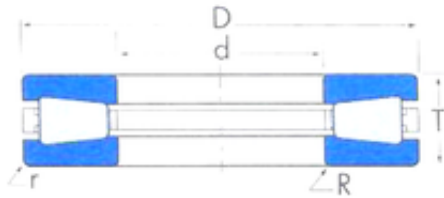

T1421 Needle Non Thrust Roller Bearings

Bearing No. T1421

Size	355.6x533.4x101.6 mm
Bore Diameter	355,6 mm
Outer Diameter	533,4 mm
Width	101,6 mm
d	355,6 mm
D	533,4 mm
T	101,6 mm
R	11,2 mm
r	6,4 mm
Weight	84,1 Kg
Basic static load rating (C0)	12000000 kN
Basic dynamic load rating (Ca90)	842000

T1421 Bearing 2D drawings and 3D CAD models